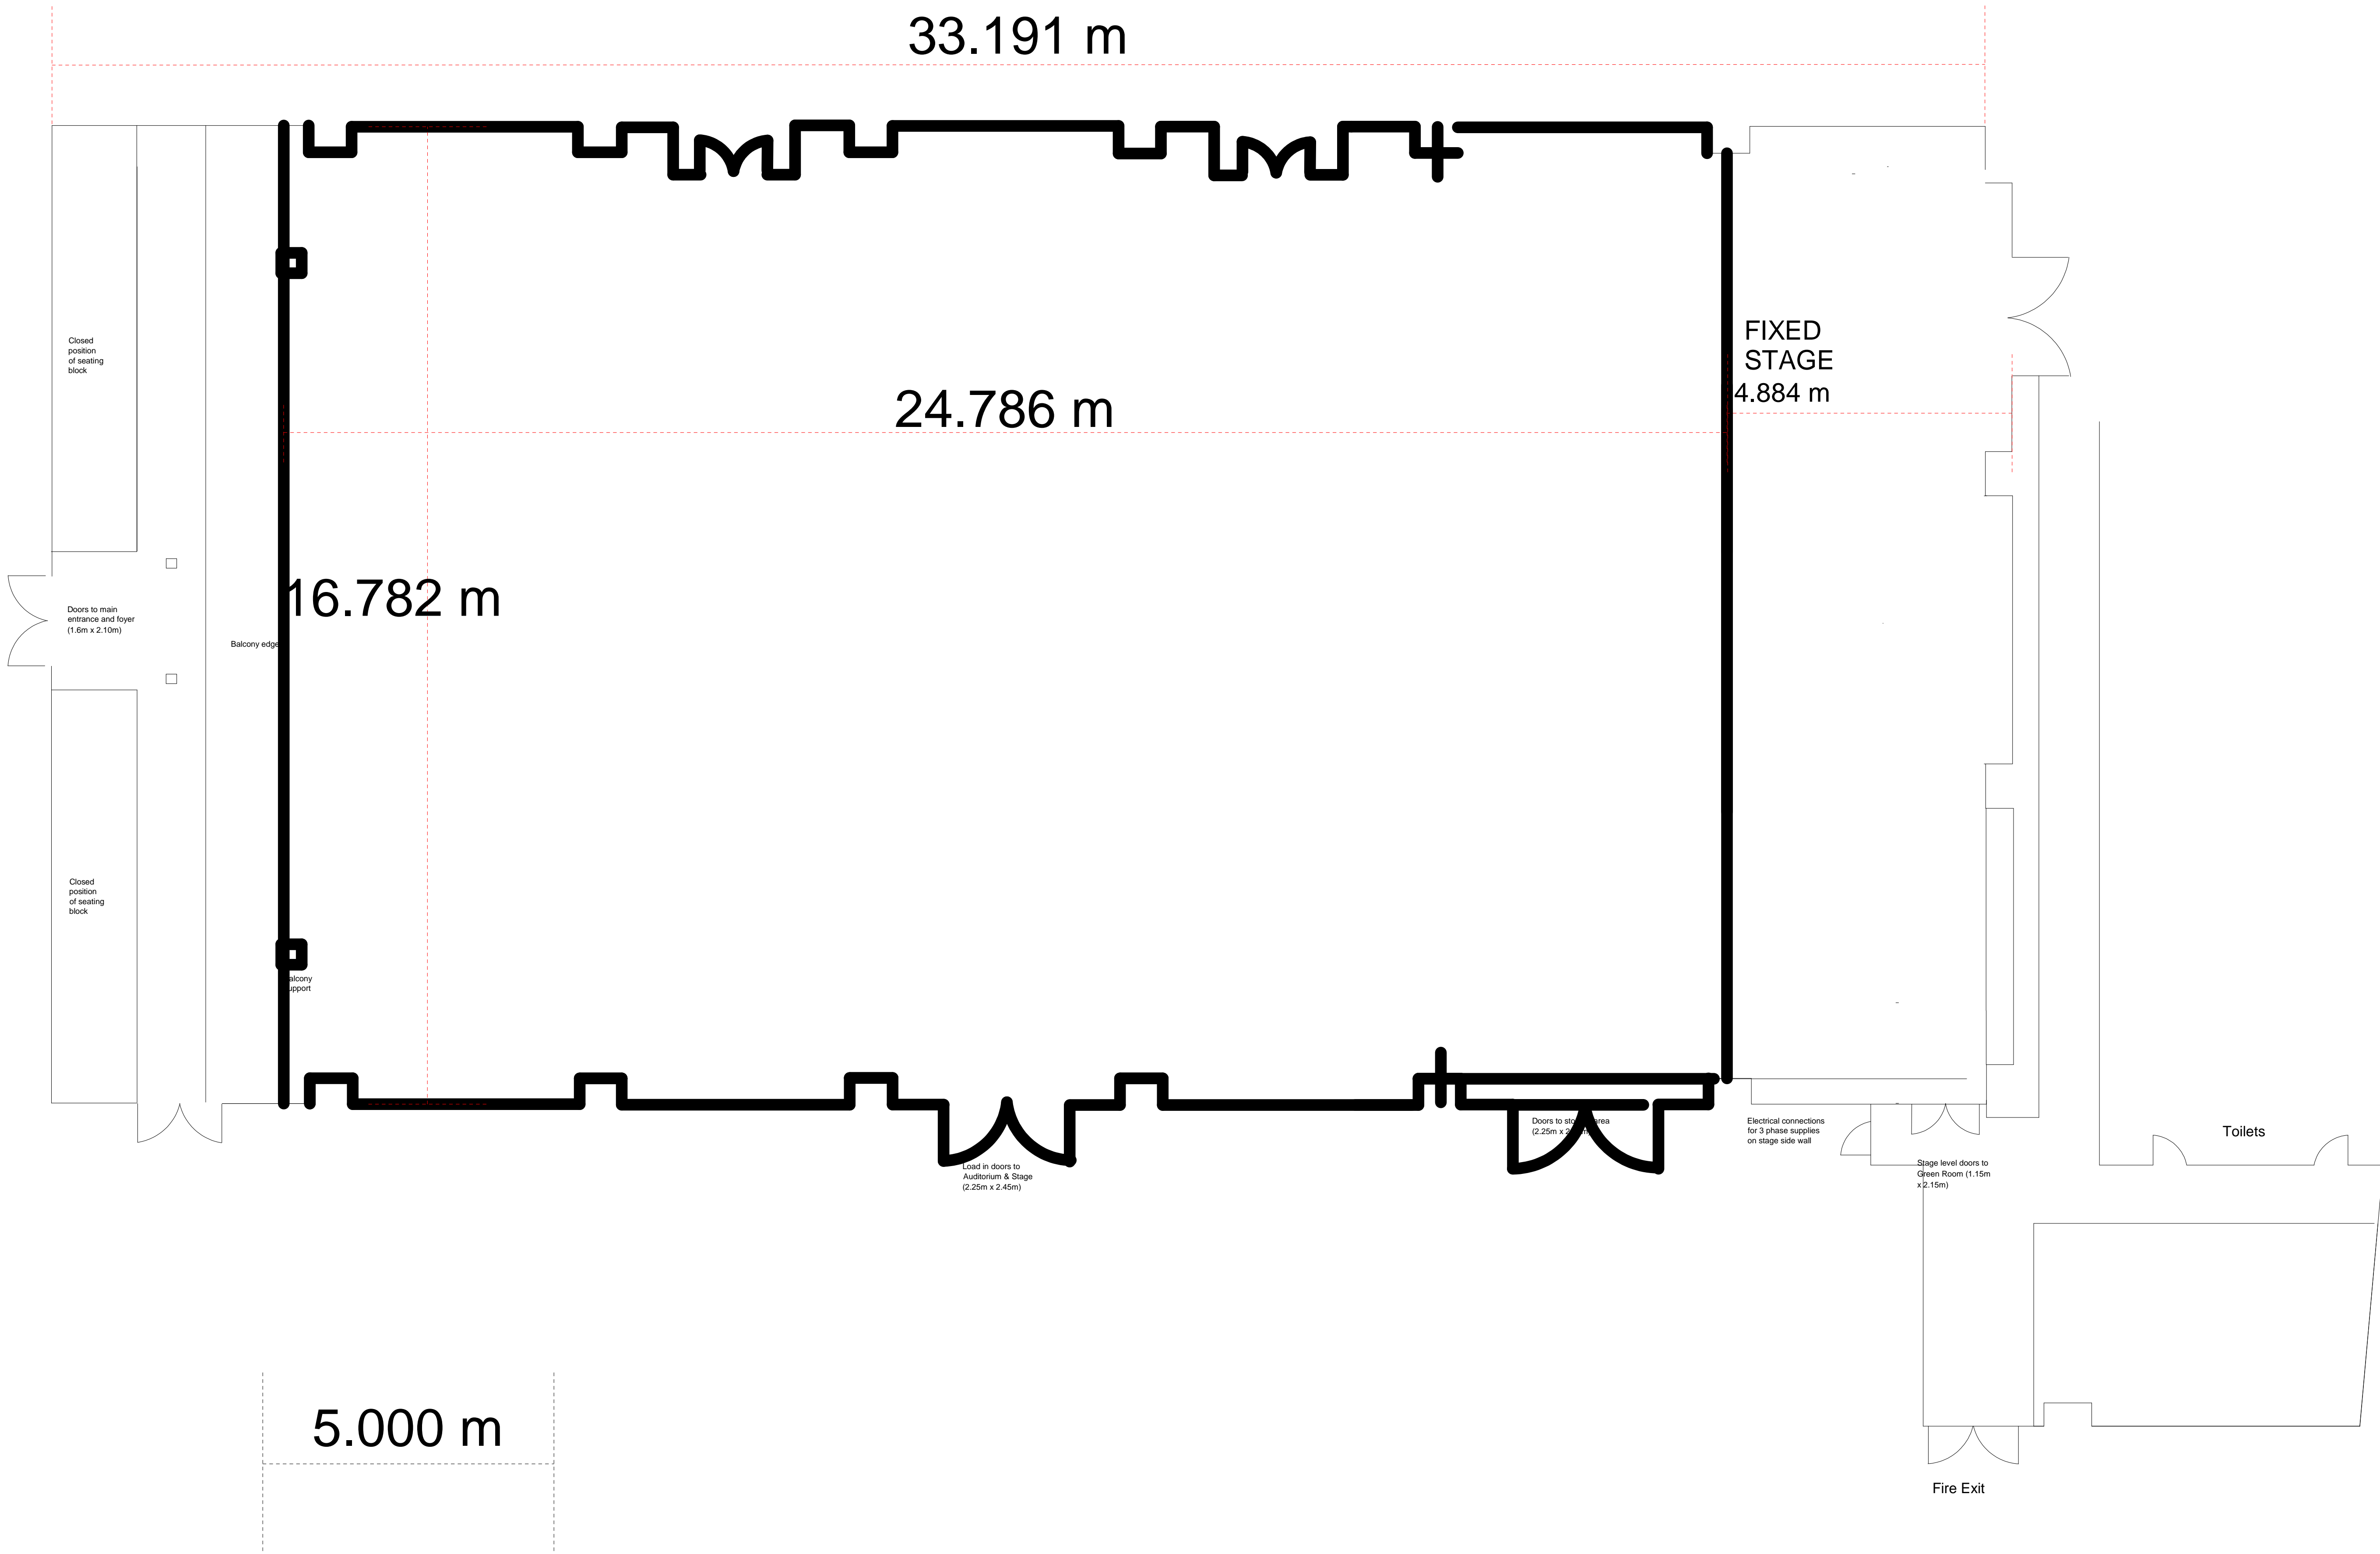

33.191 m

24.786 m

16.782 m

FIXED STAGE
4.884 m

5.000 m

Symbols Used

Client

Title
CAMBRIDGE CORN EXCHANGE FLOOR PLAN 2

Drawn By:	Scale:	Date:
AJK	ON PLAN	17/08/16
Issued For:	CAMBRIDGE LIVE	
Drawing No:	1	Rev: 0